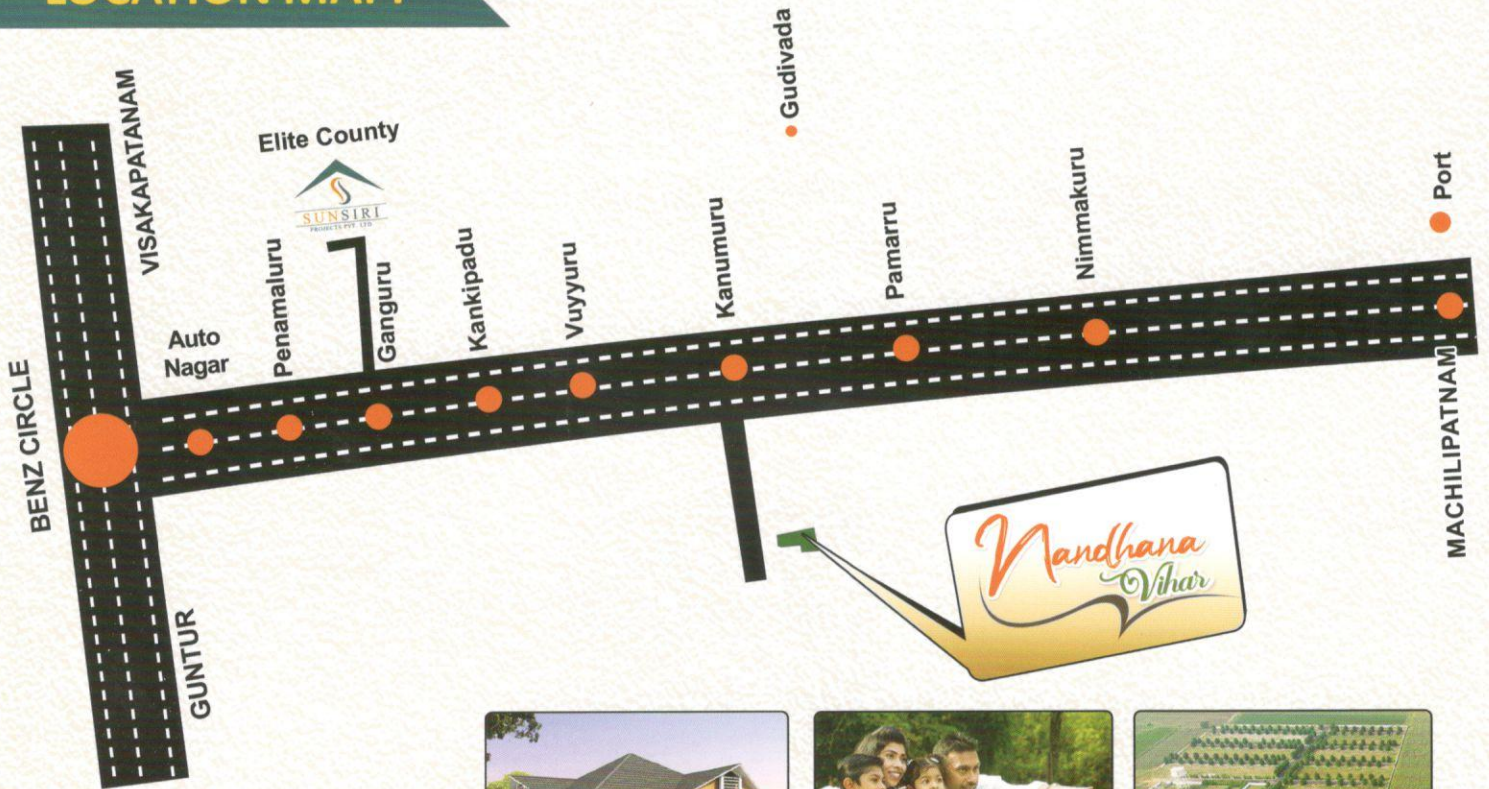

LOCATION HIGHLIGHTS:-

- Very Near to Bandr Road National Highway
- 15 Minutes Drive to BEL Company
- Centrally located between Port, Vijayawada and Gannavaram Airport
- 5 minuets Drive to Pamarru
- Higher order Commercial Establishment Infrastructure Projects, and logistecs based activities

LOCATION MAP:-

Sree Bhramara's
SUN SIRI PROJETS PVT. LTD.

6-16-45, 1st floor,
16/3 Arudelpet, Guntur - 522002
Sunsiriprojects@gmail.com | sales@sunsiri.in

CONTACT :-