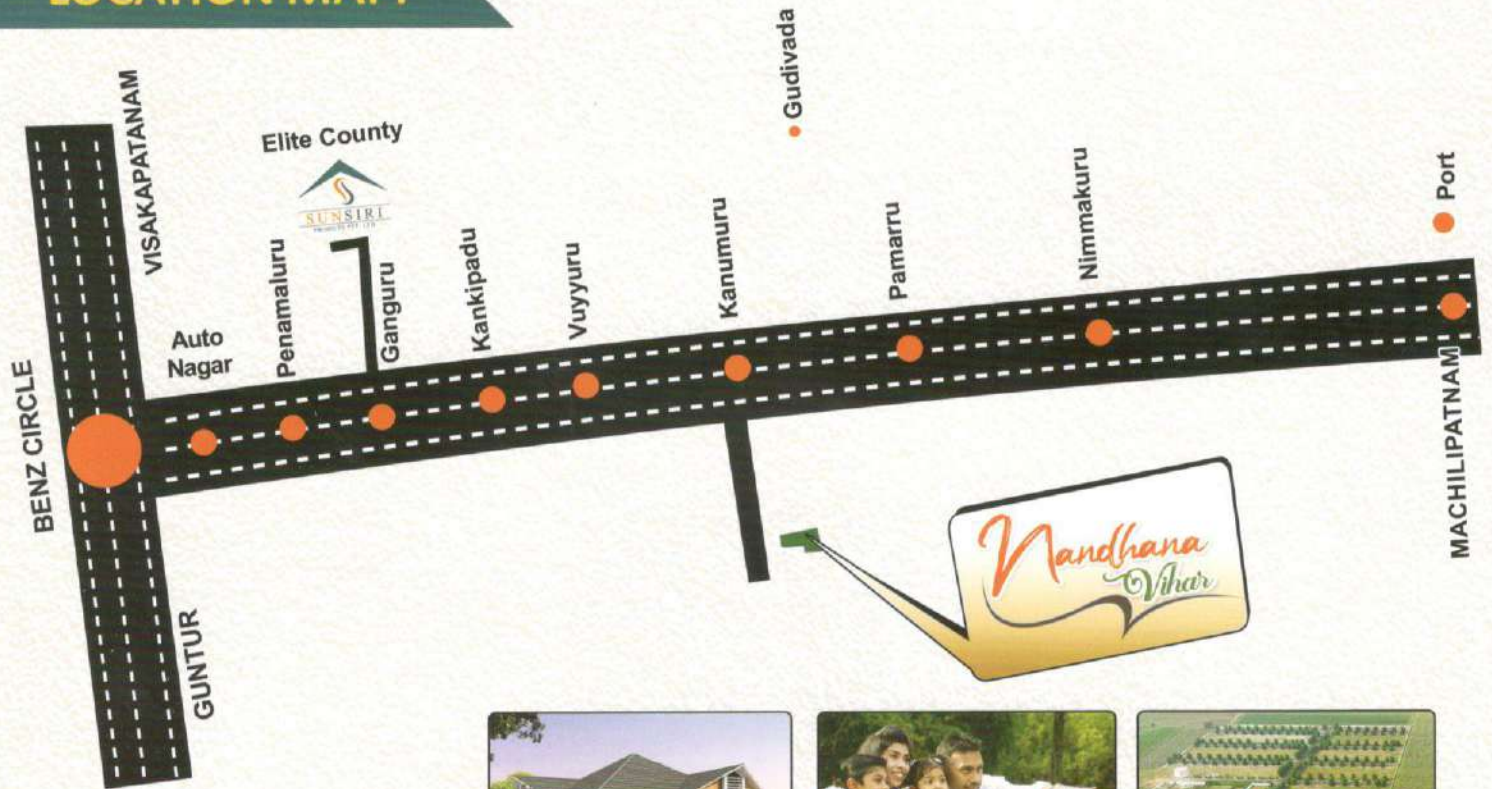

LOCATION HIGHLIGHTS:-

- Very Near to Bandr Road National Highway
- 15 Minutes Drive to BEL Company
- Centrally located between Port, Vijayawada and Gannavaram Airport
- 5 minuets Drive to Pamarru
- Higher order Commercial Establishment Infrastructure Projects, and logistecs based activities

LOCATION MAP:-

Sree Bhramara's
SUN SIRI PROJETS PVT. LTD.

6-16-45, 1st floor,
16/3 Arudelpet, Guntur - 522002
Sunsiriprojects@gmail.com | sales@sunsiri.in

CONTACT :-